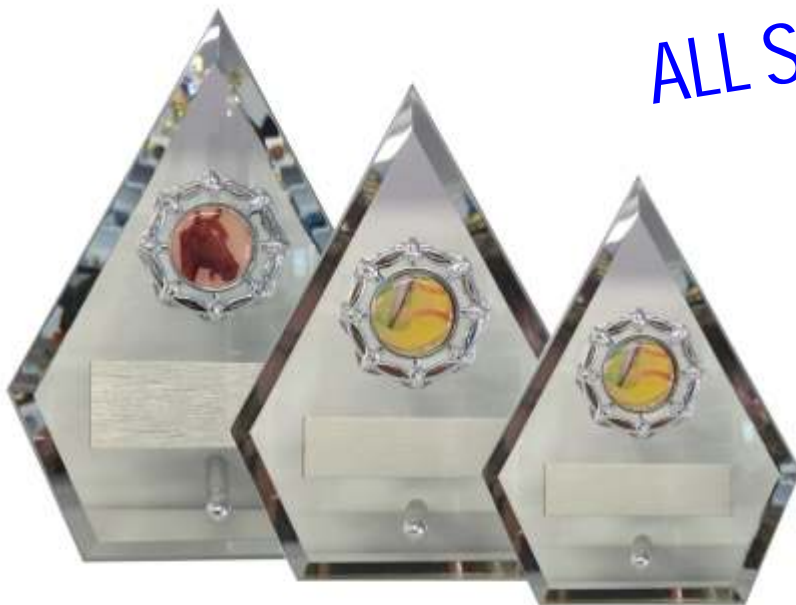

**50 Letters  
 of text  
 included in  
 price**

**ARROW**

1256/1ARROW-P : 160x120mm \$24.95  
 1256/2ARROW-P : 170x130mm \$27.00  
 1256/3ARROW-P : 185x135mm \$29.85  
 50 Letters of text included in price

**ALL SPORTS COVERED**

**GOLD OR SILVER  
 HOLDERS FITTED**

1256/1ARROW-GH or SH : 120x160mm \$16.05  
 1256/2ARROW-GH or SH : 130x175mm \$17.25  
 1256/3ARROW-GH or SH : 140x190mm \$18.40  
 50 Letters of text included in price